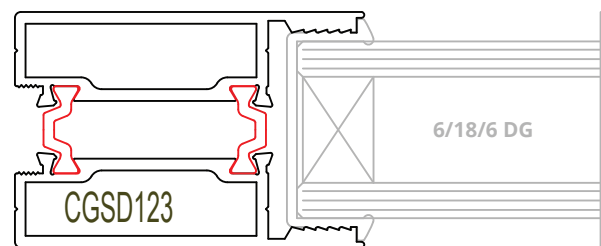

Date: 7th July 2021

Featuring: Climateguard Sliding Window New Stile and Sill

Climateguard Sliding Window New Stile and Sill / Transom Sill

Sill: Sill / Transom Sill - a self draining sill that allows for a low lite and continuous jambs for 100mm centre double glazed systems.

Stile: A thermally broken slim stile - providing adequate window proportions for aesthetics, while allowing for the fitting of a conventional window lock.