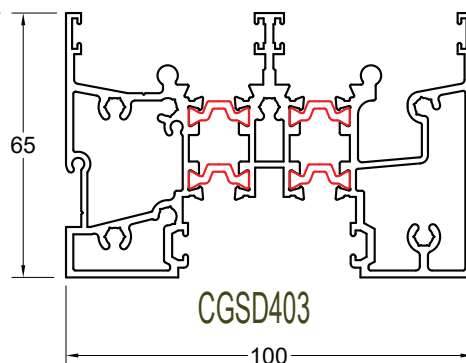

Date: 7th July 2021

Featuring: Climateguard Sliding Window New Stile and Sill

Climateguard Sliding Window New Stile and Sill / Transom Sill

Sill: Sill / Transom Sill - a self draining sill that allows for a low lite and continuous jambs for 100mm centre double glazed systems.

Stile: A thermally broken slim stile - providing adequate window proportions for aesthetics, while allowing for the fitting of a conventional window lock.