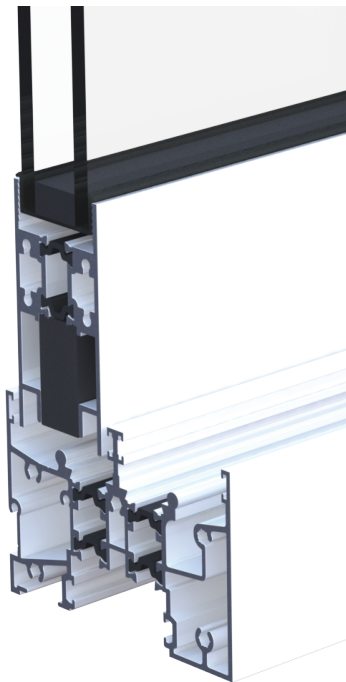

Date: 7th July 2021

Featuring: Climateguard Sliding Window New Stile and Sill

Climateguard Sliding Window New Stile and Sill / Transom Sill

Sill: Sill / Transom Sill - a self draining sill that allows for a low lite and continuous jambs for 100mm centre double glazed systems.

Stile: A thermally broken slim stile - providing adequate window proportions for aesthetics, while allowing for the fitting of a conventional window lock.